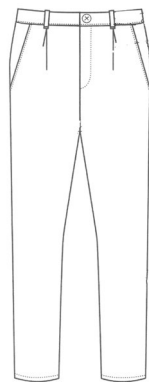

Female Blouse (\$10)

(A)

Dress (\$20)

Optional

(A)

Male Shirt (\$12)

(A)

Female pants (\$11)

(A)

Male Pants (\$11)

(A)

Sport Management

Polo Tee (\$10.10)

(B)

Track Pants (\$12.10)

(B)