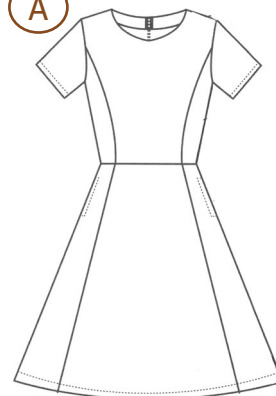

Female Blouse (\$10)

(A)

Dress (\$20)

Optional

(A)

Male Shirt (\$12)

(A)

Female pants (\$11)